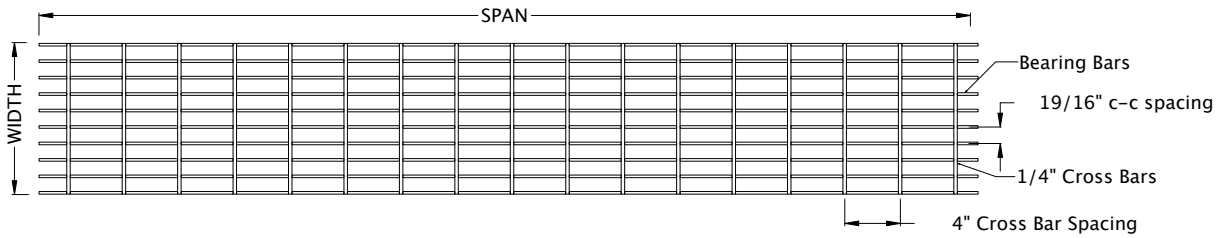

Available Widths		
10-7/8"	20-3/8"	29-7/8"
12-1/16"	21-9/16"	31-1/16"
13-1/4"	22-3/4"	32-1/4"
14-7/16"	23-15/16"	33-7/16"
15-5/8"	25-1/8"	34-5/8"
16-13/16"	26-5/16"	35-13/16"
18"	27-1/2"	
19-3/16"	28-11/16"	

SPANS UP TO 24'

Available Alloys
Steel
Galvanized Steel
Stainless Steel

Bearing Bar Options	
1" x 3/16"	1-3/4" x 3/16"
1-1/4" x 3/16"	2" x 3/16"
1-1/2" x 3/16"	2-1/4" x 3/16"

Welded Construction

No Banding