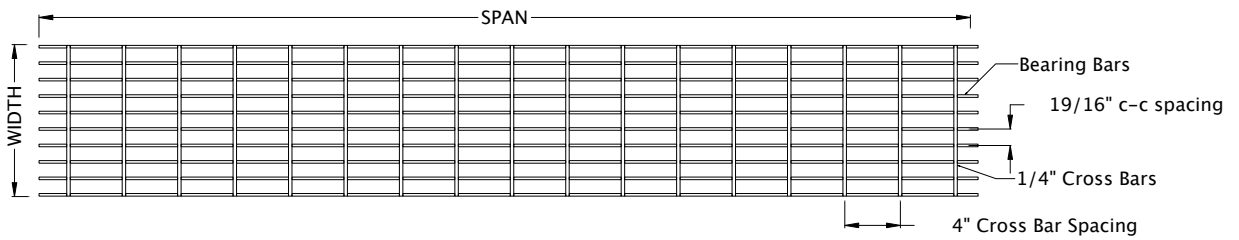

Available Widths		
10-7/8"	20-3/8"	29-7/8"
12-1/16"	21-9/16"	31-1/16"
13-1/4"	22-3/4"	32-1/4"
14-7/16"	23-15/16"	33-7/16"
15-5/8"	25-1/8"	34-5/8"
16-13/16"	26-5/16"	35-13/16"
18"	27-1/2"	
19-3/16"	28-11/16"	

SPANS UP TO 24'

Available Alloys
Steel
Galvanized Steel
Stainless Steel
Aluminum

Bearing Bar Options	
1" x 3/16"	1-3/4" x 3/16"
1-1/4" x 3/16"	2" x 3/16"
1-1/2" x 3/16"	2-1/4" x 3/16"

Swaged or Press-Locked Construction