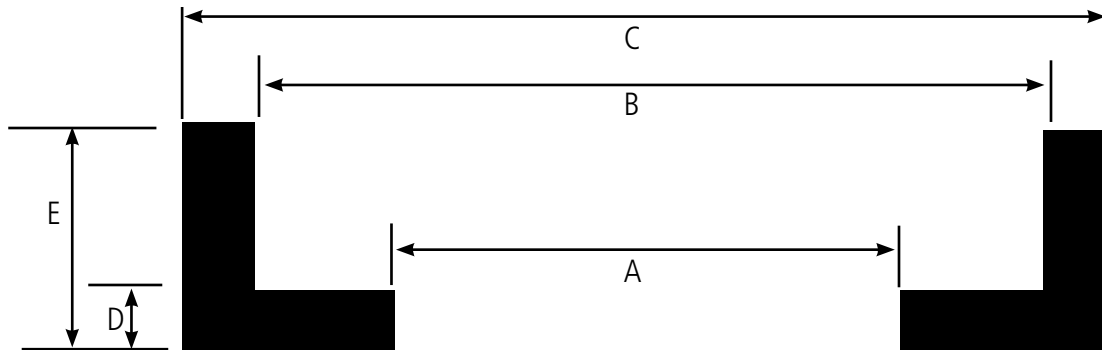

P.O. Box 222, Lebanon, OH 45036 Phone: 513.932.7379 Fax: 513.932.4493

Approximate dimensions of John Perry style gaskets.

DIMENSIONS	A(ID)	B	C (OD)	D	E
1"	.895"	1.110"	1.260"	.155"	.396"
1 1/2"	1.370"	1.650"	1.845"	.125"	.280"
2"	1.870"	2.187"	2.312"	.125"	.315"
2 1/2"	2.370"	2.656"	2.843"	.140"	.355"
3"	2.870"	3.187"	3.375"	.141"	.365"
4"	3.790"	4.185"	4.335"	.155"	.396"
6"	5.808"	6.317"	6.567"	.187"	.500"