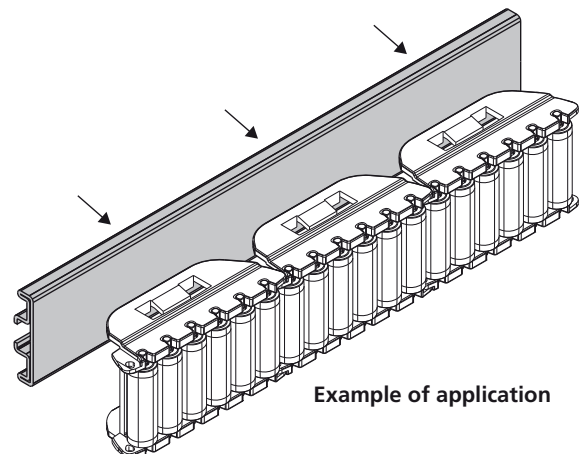

Example of application