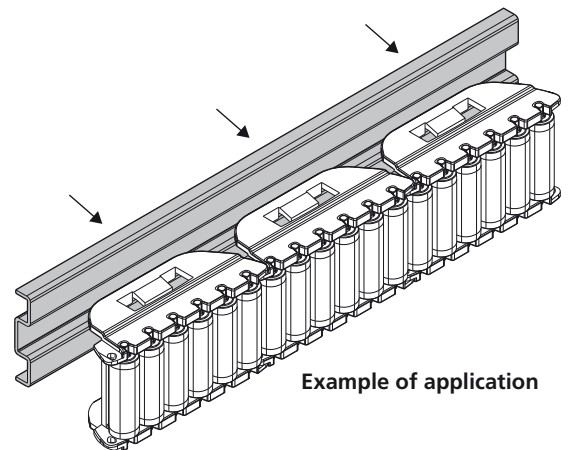

Example of application