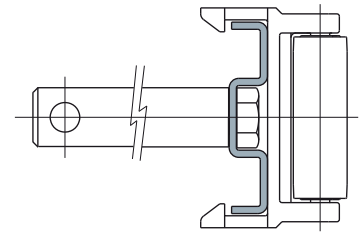

Example of application