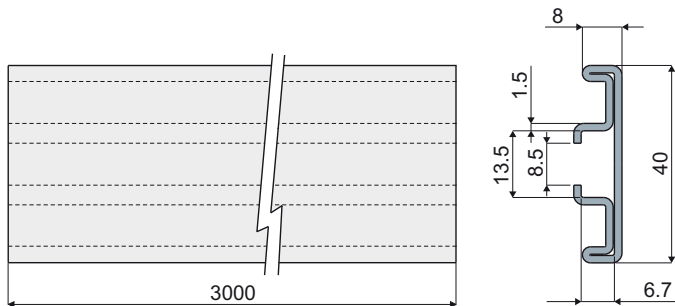

## Part. 330 Profiles for side guides

Stainless steel AISI 304	Stainless steel AISI 430
Code	Code
330 / 83089	330 / 83021

**MATERIALS:** Profiles in stainless steel AISI 430 or AISI 304.

**FEATURES:** Supplied in bars of 3 meters length.  
To be used with side guide Part.339.

**BOX QUANTITY:** 2 bars of 3 meters (total 6 meters).

**ON REQUEST:**

- Box Quantity: According to your request.

## Part. 375 Profile for side guides

Code
375 / 83890

**MATERIALS:** Profiles in stainless steel AISI 304.

**FEATURES:** Supplied in lengths of 3 meters.

**BOX QUANTITY:** 2 lengths of 3 meters each (total 6 meters).