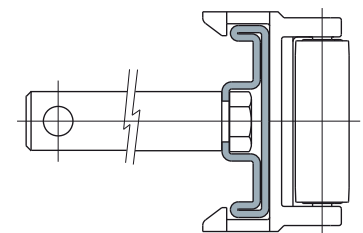

Example of application