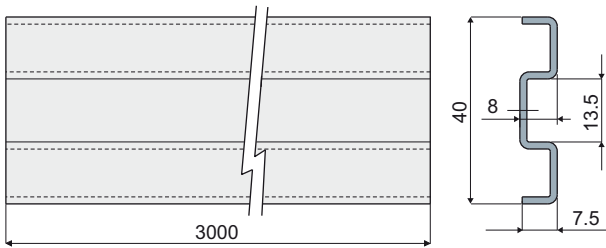

## Part. 330 Profiles for side guides

Stainless steel AISI 304	Stainless steel AISI 430
Code	Code
330 / 83089	330 / 83021

**MATERIALS:** Profiles in stainless steel AISI 430 or AISI 304.

**FEATURES:** Supplied in bars of 3 meters length.  
To be used with side guide Part.339.

**BOX QUANTITY:** 2 bars of 3 meters (total 6 meters).

**ON REQUEST:**

- Box Quantity: According to your request.

## Part. 375 Profile for side guides

Code
375 / 83890

**MATERIALS:** Profiles in stainless steel AISI 304.

**FEATURES:** Supplied in lengths of 3 meters.

**BOX QUANTITY:** 2 lengths of 3 meters each (total 6 meters).