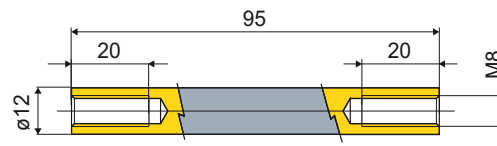

# Special products

Example of application

Product guide profile

Part. **396**

Code

**396 / 84212**

**MATERIALS:** Profile in polyzene 500, black color.

**FEATURES:** To be used as side guide in the conveyor systems, supplied in 3 meters lengths.

**BOX QUANTITY:** 2 bars of 3 meters (total 6 meters).

**ON REQUEST:**

- **Box quantities:** According to your request.

Example of application

Part. 709

**Spacer**

(for conveyors' section)

Part. **709**

Code

**709 / 84213**

**MATERIALS:** Spacers in Stainless steel AISI 304.

**FEATURES:** To be used to fix the frame in the conveyor system.

**BOX QUANTITY:** 24 pieces.

**ON REQUEST:**

- **Box quantities:** According to your request.