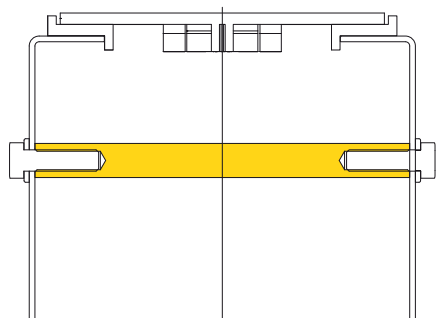

# Special products

Example of application

Product guide profile

Part. **396**

Code

**396 / 84212**

**MATERIALS:** Profile in polyzene 500, black color.

**FEATURES:** To be used as side guide in the conveyor systems, supplied in 3 meters lengths.

**BOX QUANTITY:** 2 bars of 3 meters (total 6 meters).

**ON REQUEST:**

- **Box quantities:** According to your request.

Example of application

Part. 709

**Spacer**

(for conveyors' section)

Part. **709**

Code

**709 / 84213**

**MATERIALS:** Spacers in Stainless steel AISI 304.

**FEATURES:** To be used to fix the frame in the conveyor system.

**BOX QUANTITY:** 24 pieces.

**ON REQUEST:**

- **Box quantities:** According to your request.