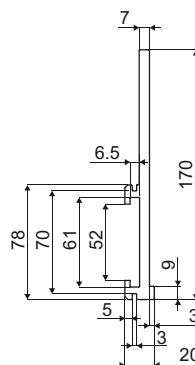

# Special products

Example of application

Product guide profile

Part. **396**

Code

**396 / 84212**

**MATERIALS:** Profile in polyzene 500, black color.

**FEATURES:** To be used as side guide in the conveyor systems, supplied in 3 meters lengths.

**BOX QUANTITY:** 2 bars of 3 meters (total 6 meters).

**ON REQUEST:**

- **Box quantities:** According to your request.

Example of application

Part. 709

**Spacer**

(for conveyors' section)

Part. **709**

Code

**709 / 84213**

**MATERIALS:** Spacers in Stainless steel AISI 304.

**FEATURES:** To be used to fix the frame in the conveyor system.

**BOX QUANTITY:** 24 pieces.

**ON REQUEST:**

- **Box quantities:** According to your request.