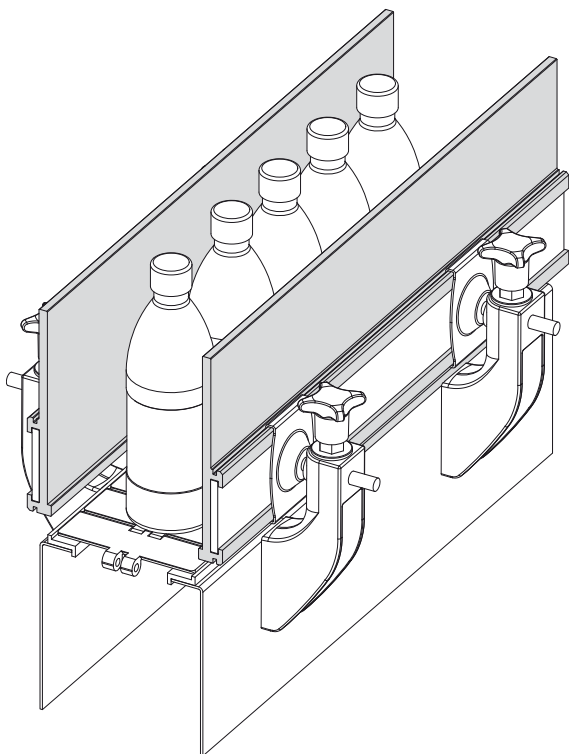

# Special products

Example of application

Product guide profile

Part. **396**

Code

**396 / 84212**

**MATERIALS:** Profile in polyzene 500, black color.

**FEATURES:** To be used as side guide in the conveyor systems, supplied in 3 meters lengths.

**BOX QUANTITY:** 2 bars of 3 meters (total 6 meters).

**ON REQUEST:**

- **Box quantities:** According to your request.

Example of application

Part. 709

**Spacer**

(for conveyors' section)

Part. **709**

Code

**709 / 84213**

**MATERIALS:** Spacers in Stainless steel AISI 304.

**FEATURES:** To be used to fix the frame in the conveyor system.

**BOX QUANTITY:** 24 pieces.

**ON REQUEST:**

- **Box quantities:** According to your request.