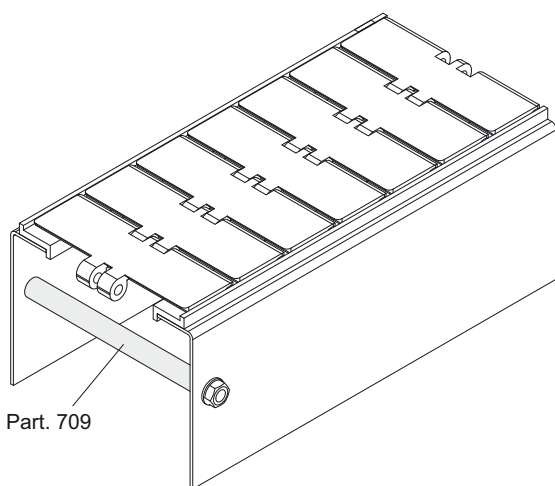

# Special products

Example of application

Product guide profile

Part. **396**

Code

**396 / 84212**

**MATERIALS:** Profile in polyzene 500, black color.

**FEATURES:** To be used as side guide in the conveyor systems, supplied in 3 meters lengths.

**BOX QUANTITY:** 2 bars of 3 meters (total 6 meters).

**ON REQUEST:**

- **Box quantities:** According to your request.

Example of application

Part. 709

**Spacer**

(for conveyors' section)

Part. **709**

Code

**709 / 84213**

**MATERIALS:** Spacers in Stainless steel AISI 304.

**FEATURES:** To be used to fix the frame in the conveyor system.

**BOX QUANTITY:** 24 pieces.

**ON REQUEST:**

- **Box quantities:** According to your request.