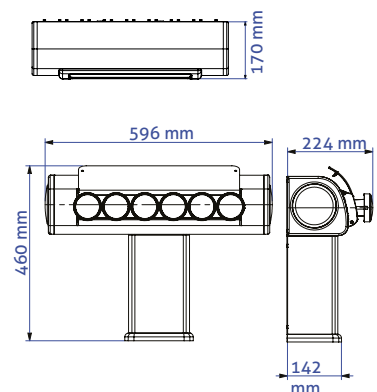

VINSERVICE®

In anodized extruded aluminium

Blue or Grey color

Up to 8 valves

Pepsi-Cola top panel with real ice layer!

Energy saving solution to grow ice with Peltier cells.

With 6 led illuminated medallions and branded fish eye lenses

DIMENSIONS

TECHNICAL DETAILS