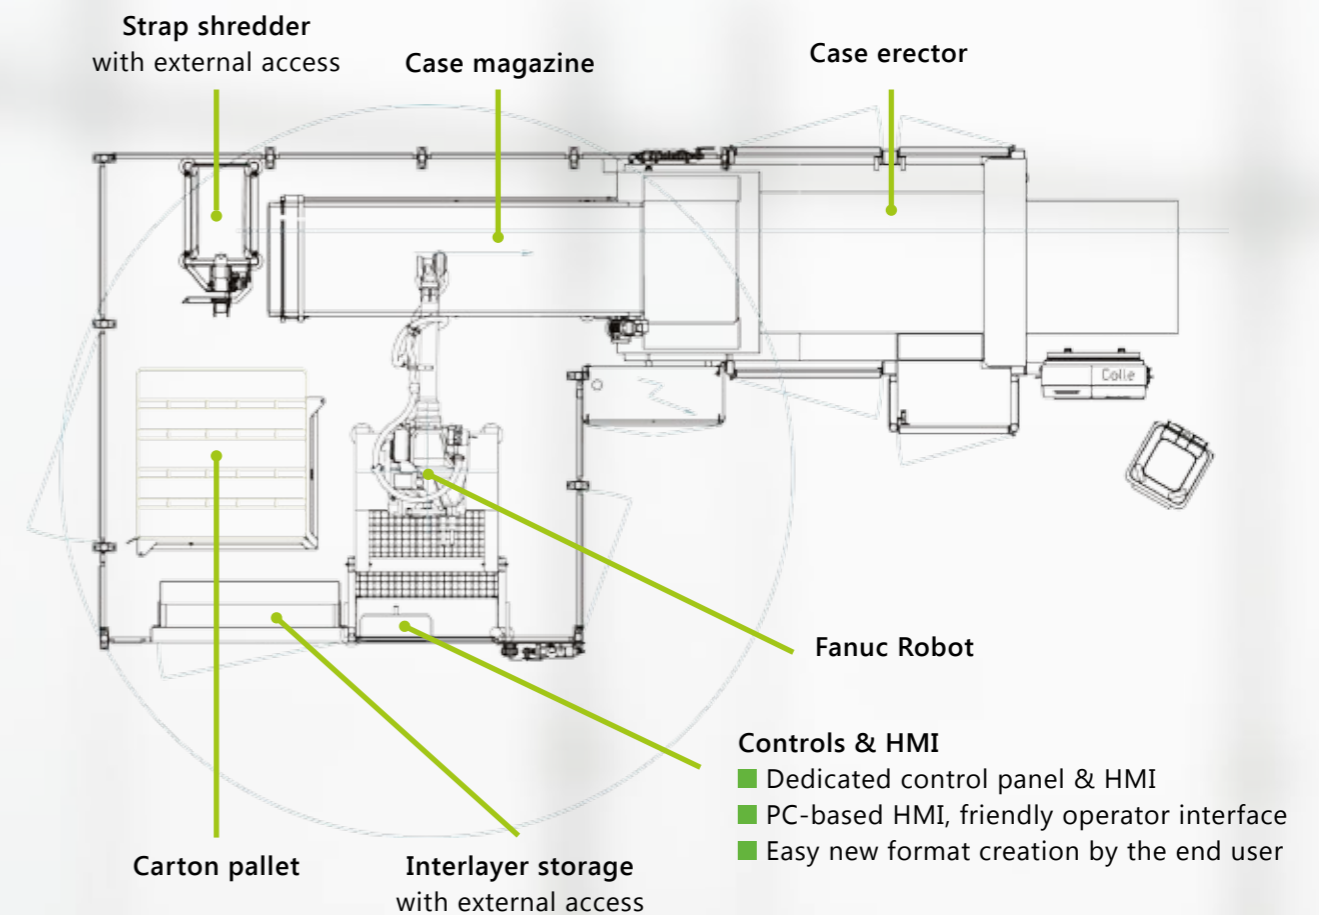

FlexiLoad™

Flexible automatic magazine loading for packers

UNIVERSAL SOLUTION

ANY TYPE OF PACKAGING

- RSC case
- Small wrap around blanks
- Large wrap around blanks

ANY TYPE OF CASE PACKING MACHINE

- Sequential or continuous machine
- Flat or sloping cardboard magazine

FLEXIBLE GRIPPING HEAD

- No format changeover: one single gripping head for all formats
- Laser detection of the carton pack on the pallet: presence, position, height, gap between piles
- RSC cases: removal of the bundle strap thanks to integrated knife

EASY INTEGRATION

- Any line configuration: very small footprint, equal to the manual solution
- Available as new equipment or retrofit: module totally independent of the existing case packing system, positioned according to the available space

First in line

In a complex industry where know-how is everything, Gebo Cermex is formed from the union of two strong brands: Gebo & Cermex, gathering packaging line engineering experience across a range of market segments from beverages and food to pharmaceuticals, via home and personal care.