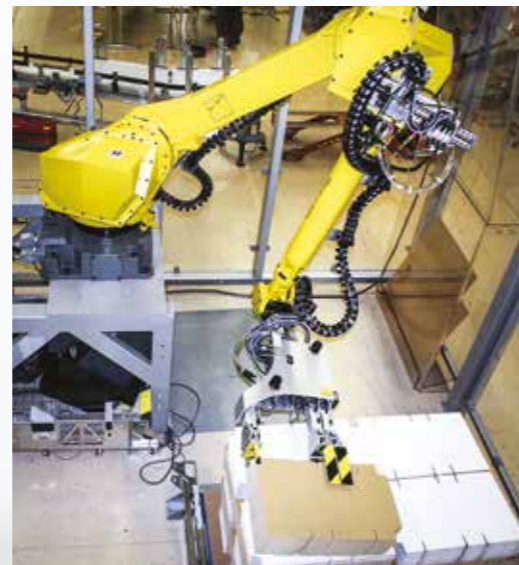

FlexiLoad™

Flexible automatic magazine
loading for packers

- Improved operators' working conditions and availability
- Universal solution for any type of packaging and case packer
- Easy integration within new or existing lines
- Quick return on investment
- Patent pending

FlexiLoad™

Flexible automatic magazine loading for packers

UNIVERSAL SOLUTION

ANY TYPE OF PACKAGING

- RSC case
- Small wrap around blanks
- Large wrap around blanks

ANY TYPE OF CASE PACKING MACHINE

- Sequential or continuous machine
- Flat or sloping cardboard magazine

FLEXIBLE GRIPPING HEAD

- No format changeover: one single gripping head for all formats
- Laser detection of the carton pack on the pallet: presence, position, height, gap between piles
- RSC cases: removal of the bundle strap thanks to integrated knife

EASY INTEGRATION

- Any line configuration: very small footprint, equal to the manual solution
- Available as new equipment or retrofit: module totally independent of the existing case packing system, positioned according to the available space